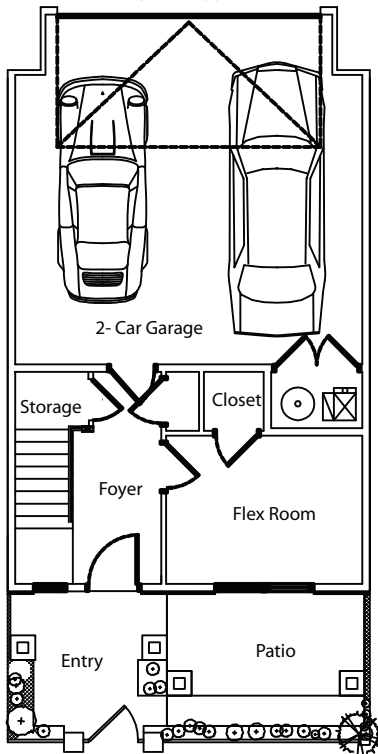

The Ashley

1743 APPROX SQUARE FEET

www.lutahomes.com Call / Text 801-884-6637

Kimberly

Amberlee

Chelsea

Ashley

Kaylee

LOWER FLOOR PLAN

MAIN FLOOR PLAN

UPPER FLOOR PLAN