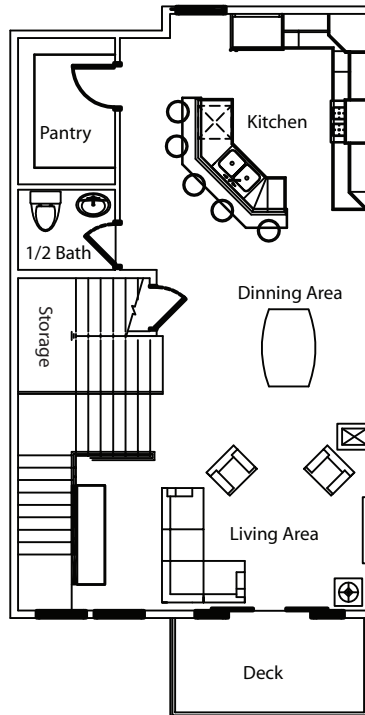

The Ashley

1743 APPROX SQUARE FEET

www.lutahomes.com Call / Text 801-884-6637

Kimberly

Amberlee

Chelsea

Ashley

Kaylee

LOWER FLOOR PLAN

MAIN FLOOR PLAN

UPPER FLOOR PLAN