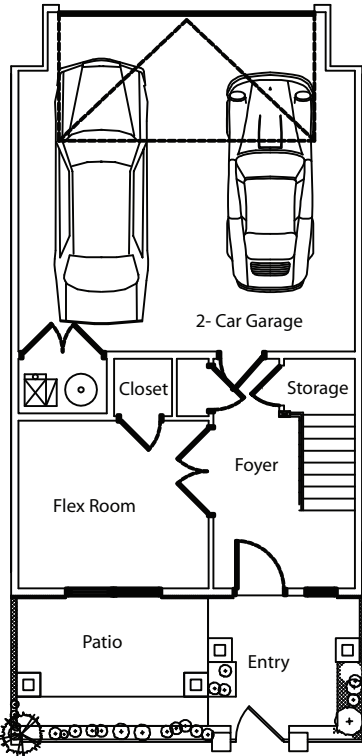

The Chelsea

1812 APPROX SQUARE FEET

www.lutahomes.com Call / Text 801-884-6637

Kaylee

Chelsea

Master Bedroom

Kitchen

LOWER FLOOR PLAN

MAIN FLOOR PLAN

UPPER FLOOR PLAN