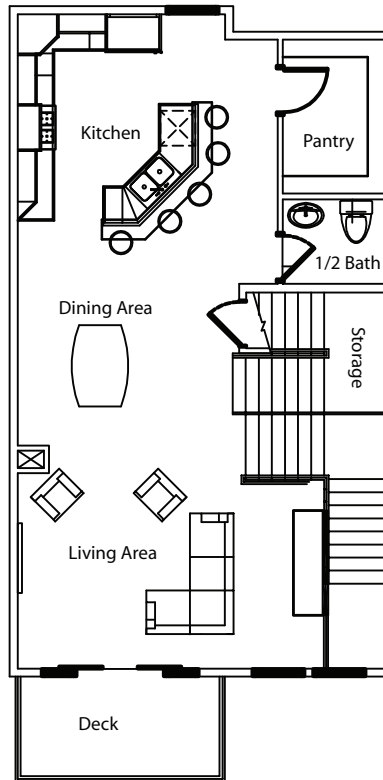

The Chelsea

1812 APPROX SQUARE FEET

www.lutahomes.com Call / Text 801-884-6637

Kaylee

Chelsea

Master Bedroom

Kitchen

LOWER FLOOR PLAN

MAIN FLOOR PLAN

UPPER FLOOR PLAN